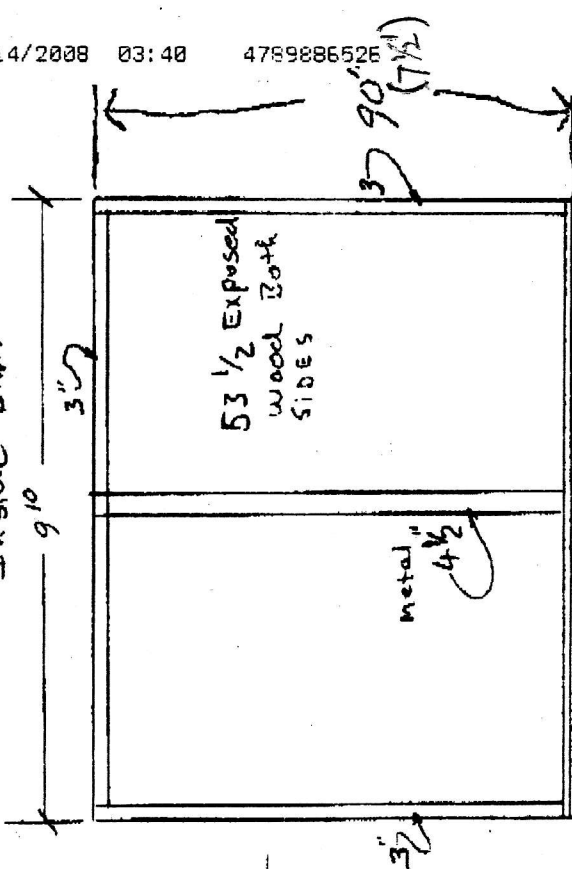

\* Side Panel

Frame is 1 1/2" Square Tube o.D. Back Panel Inside Dim.

FRONT Panel