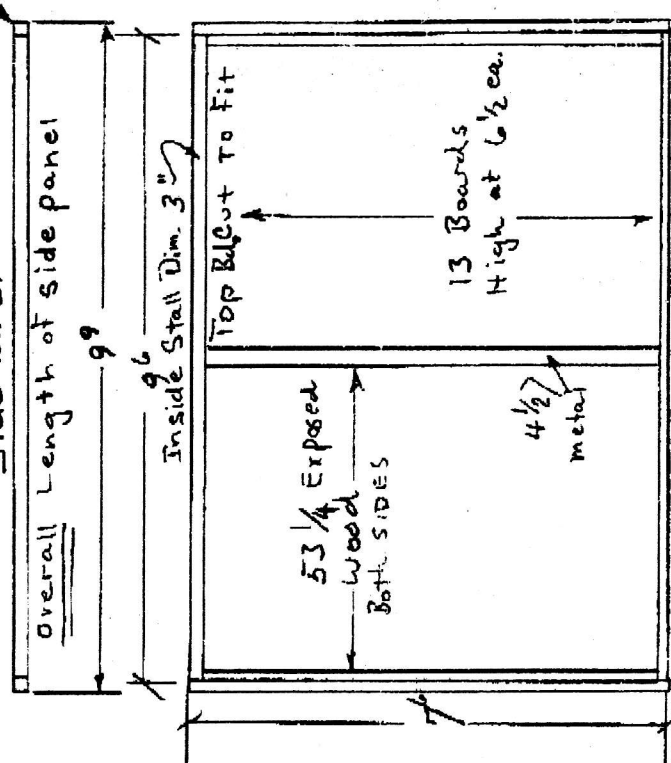

\* Side Panel

Frame is 1 1/2" Square Tube o.D. Back Panel Inside Dim.

FRONT Panel